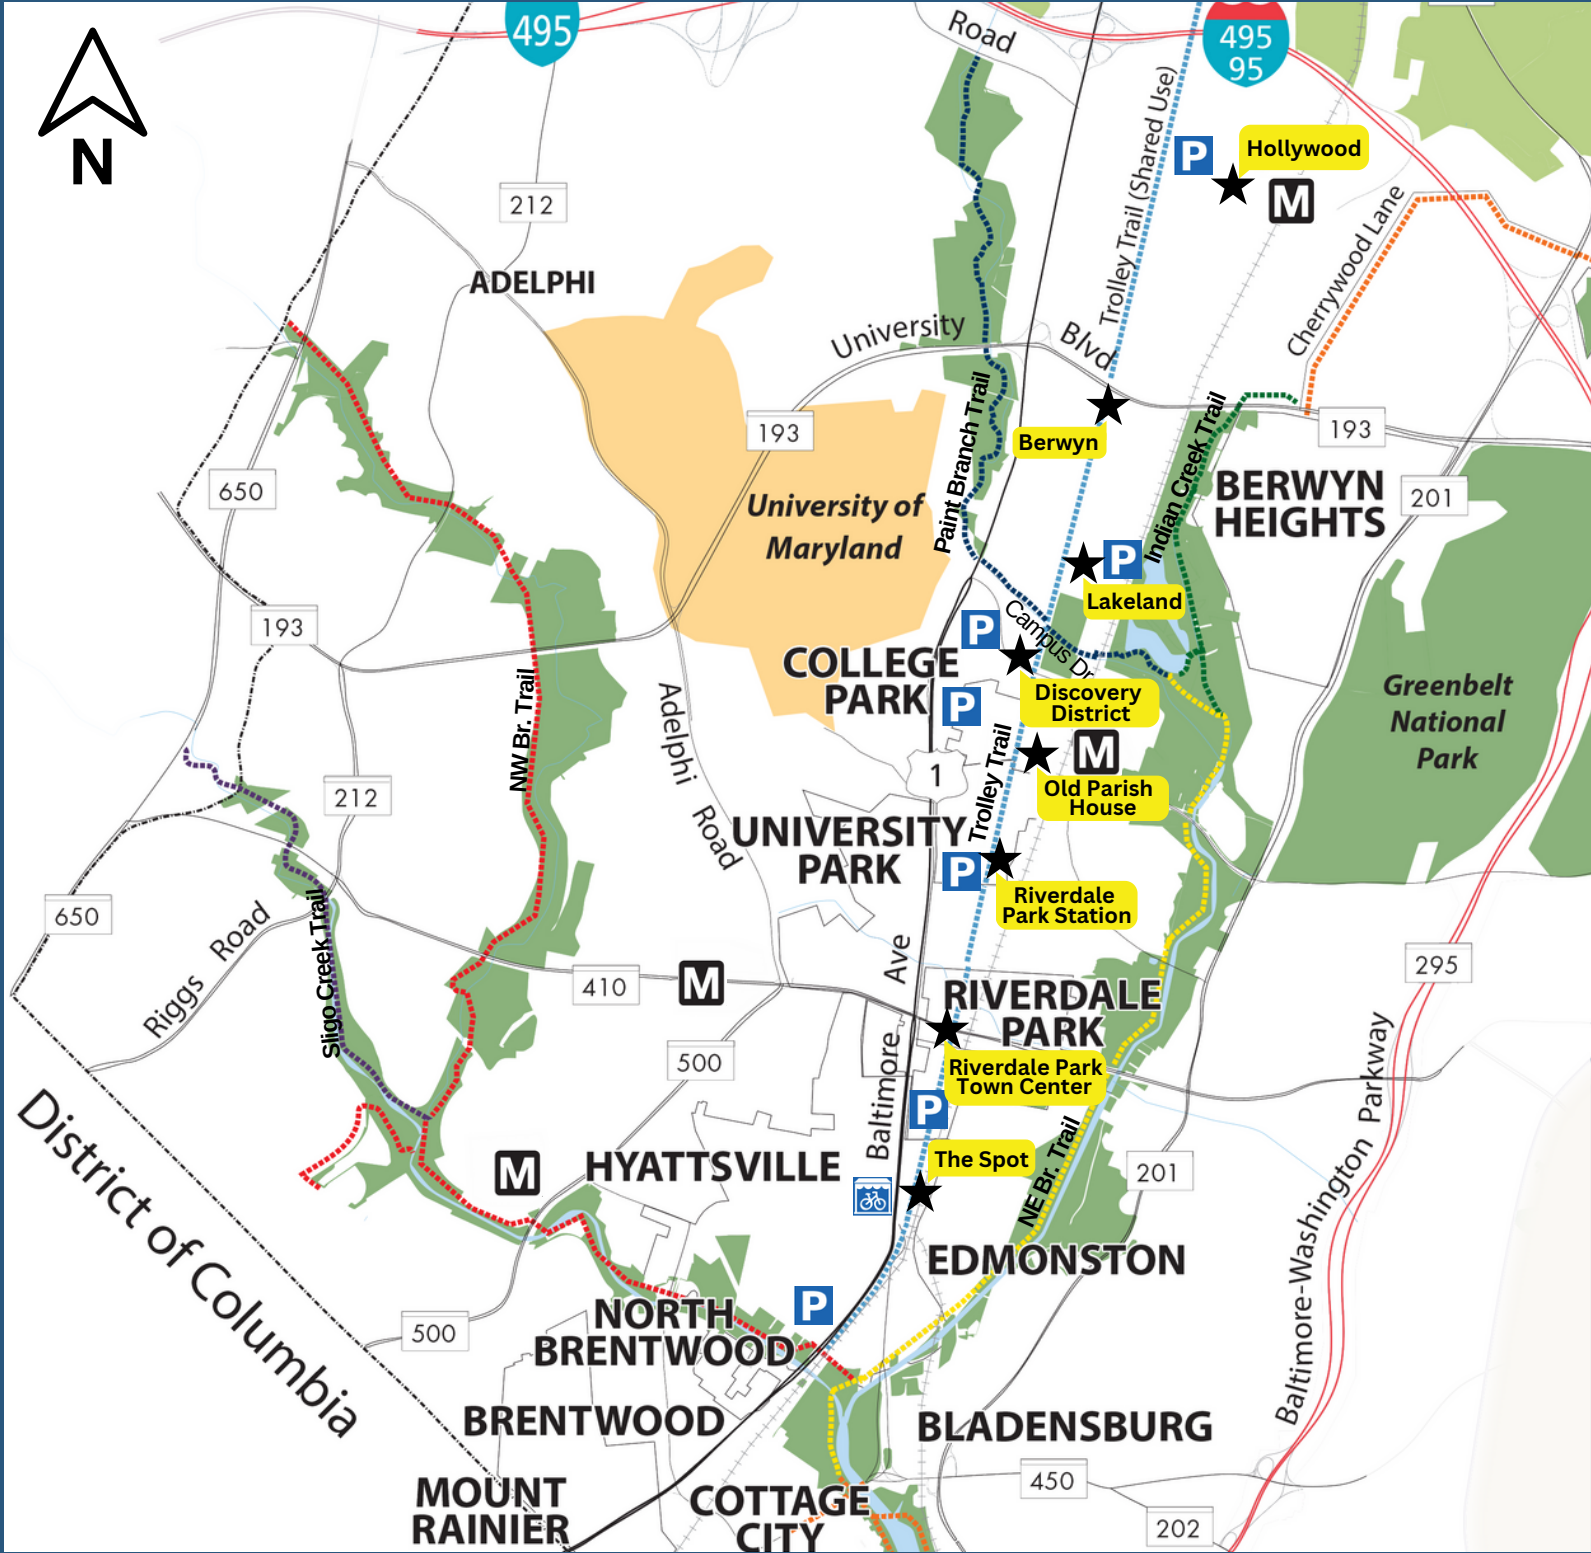

TROLLEY TRAIL DAY MAP

MAP LEGEND

Parking

Metro Station

Bike Parking

Rhode Island Ave. Trolley Trail

Northeast Branch Trail

Indian Creek Trail

▶ Discovery District Hub Stop (7531 Rhode Island Ave) - 10AM-2PM

▶ Old Parish House Hub (4711 Knox Rd) - 12PM-4PM

▶ Riverdale Park Station Hub (4704 Van Buren St) - 12PM-4PM

▶ Riverdale Park Town Center Hub (6200 Rhode Island Ave) - 12PM-4PM

▶ The Spot - Hyattsville Hub (4505 Hamilton St) - 10AM-2PM