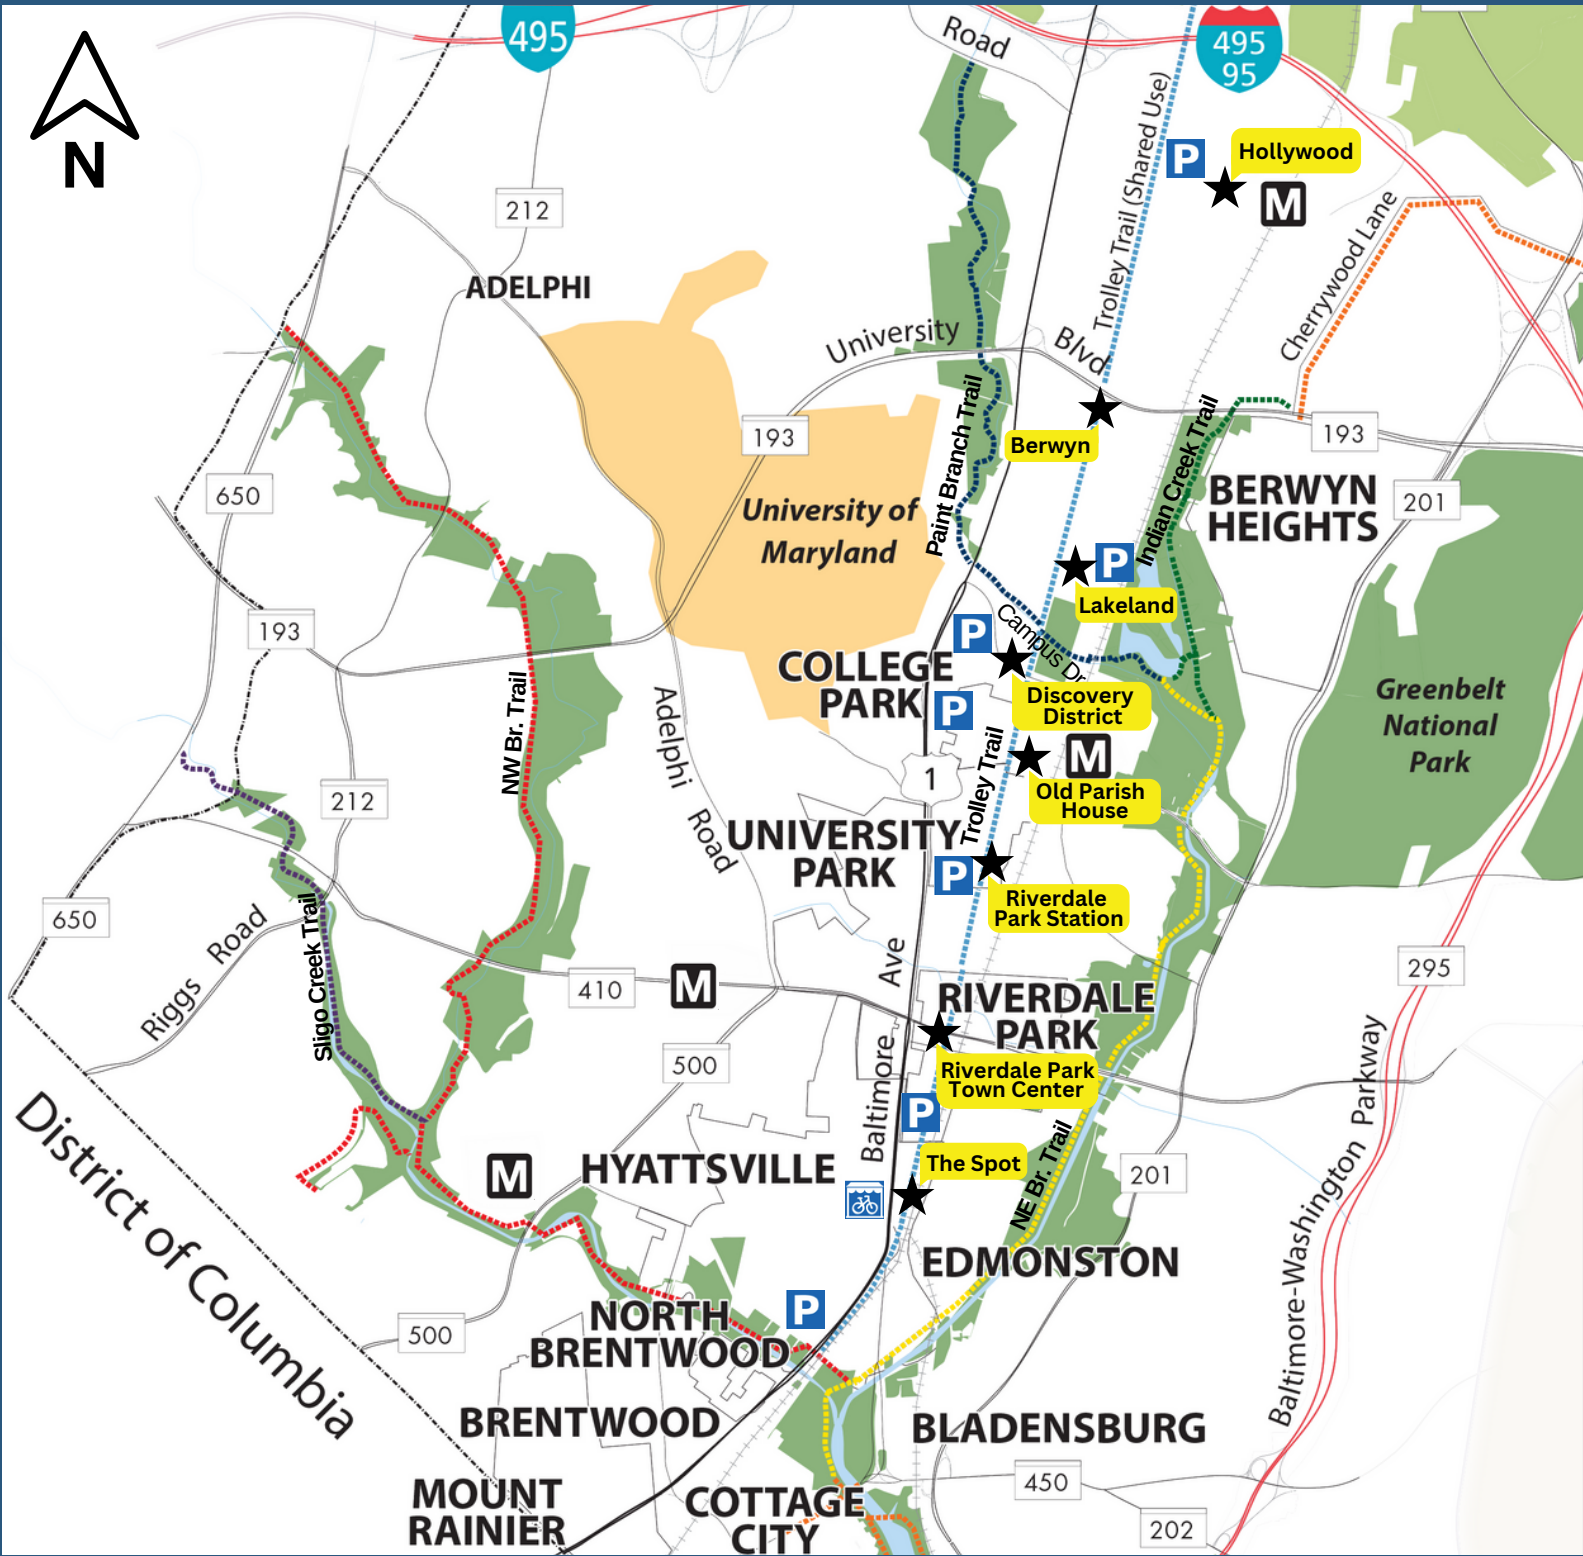

# TROLLEY TRAIL DAY MAP

## MAP LEGEND

Parking

Metro Station

Bike Parking

- ■ ■ ■ Rhode Island Ave. Trolley Trail
- ■ ■ ■ Northeast Branch Trail
- ■ ■ ■ Indian Creek Trail
- ■ ■ ■ Paint Branch Trail
- ■ ■ ■ Northwest Branch Trail
- ■ ■ ■ Sligo Creek Trail

- ▶ Hollywood Shopping Center Hub (9801 Rhode Island Ave) - 10AM-2PM
- ▶ Berwyn Business District Hub (4915 Berwyn Rd) - 12PM-4PM
- ▶ Lakeland Hub (int. of Berwyn House Rd and Rhode Island Ave) - 12PM-4PM
- ▶ Discovery District Hub Stop (7531 Rhode Island Ave) - 10AM-2PM
- ▶ Old Parish House Hub (4711 Knox Rd) - 12PM-4PM
- ▶ Riverdale Park Station Hub (4704 Van Buren St) - 12PM-4PM
- ▶ Riverdale Park Town Center Hub (6200 Rhode Island Ave) - 12PM-4PM
- ▶ The Spot - Hyattsville Hub (4505 Hamilton St) - 10AM-2PM